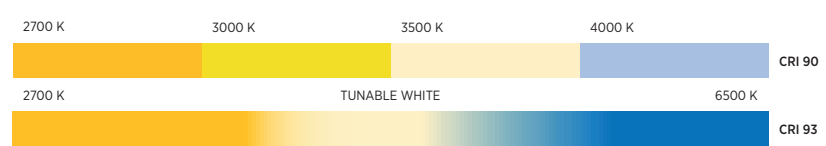

IP20

INSTALLATION

COLOR TEMPERATURE CCT

BEAMWIDTH

COLOR ADAPTER

LENS PACK

COLOR

25 PROLICHT COLORS