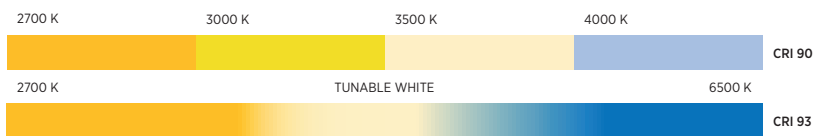

Ø 83 x 105 mm

POWER

9 - 37 WATT

IP INTERNATIONAL PROTECTION

IP20

INSTALLATION

COLOR TEMPERATURE CCT

BEAMWIDTH

COLOR ADAPTER

LENS PACK

RAL Classic or any other special color on request

CENTRIQ IN 65 | 2LOOK4 50

VERSION	CCT / K				LUMEN MAX.	WATT	CRI	IP	BEAM ANGLE				ART.-N° ON/OFF	ART.-N° DALI
	2700	3000	3500	4000	2291	23	90	IP20	SPOT 24°	FLOOD 36°	WIDE FLOOD 52°	7-02388-00	7-02389-02	
SUPERSPOT	2700	3000	3500	4000	1554	21	90	IP20	SUPERSPOT 12°				7-02392-00	7-02393-02
FLEX	2700	3000	3500	4000	1421	21	90	IP20	SPOT 14° - WIDE FLOOD 44°				7-02390-00	7-02391-02
	TUNABLE WHITE 2700 - 6500				1269	15	92	IP20	SPOT 18°	MEDIUM 34°	WIDE FLOOD 54°	•	7-02750-02	
SUPERSPOT TW	TUNABLE WHITE 2700 - 6500				564	9	92	IP20	SUPERSPOT 12°				•	7-02751-02