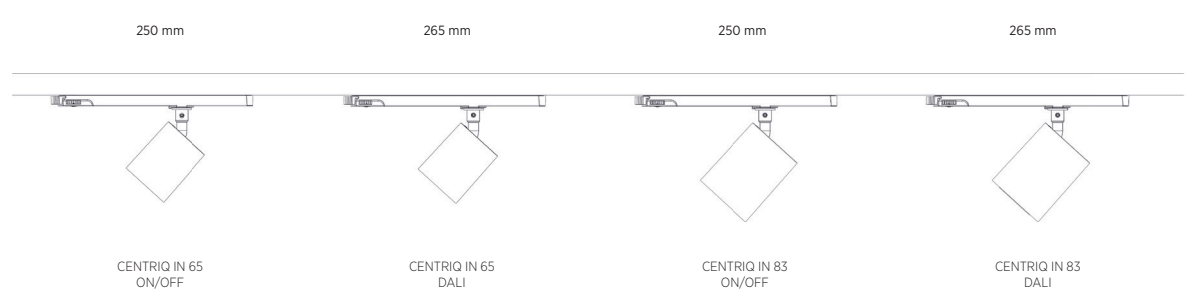

INSTALLATION