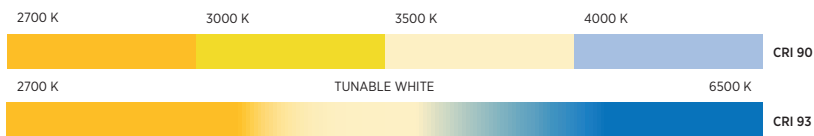

POWER

9 - 28 WATT

IP INTERNATIONAL PROTECTION

IP20

INSTALLATION

RECESSED

COLOR TEMPERATURE CCT

BEAMWIDTH

LENS PACK

RAL Classic or any other special color on request

CENTRIQ ROUND

VERSION	CCT / K				LUMEN MAX.	WATT	CRI	IP	BEAM ANGLE				INSTALLATION DEPTH MIN. mm *	ART.-N°
	2700	3000	3500	4000	2768	28	90	IP20	SPOT 20°	MEDIUM 32°	WIDE FLOOD 54°	120	220-1160	
SUPERSPOT	2700	3000	3500	4000	1636	21	90	IP20	SUPERSPOT 10°			120	220-1162	
FLEX	2700	3000	3500	4000	1447	21	90	IP20	SPOT 18° - WIDE FLOOD 46°			120	220-1161	
	TUNABLE WHITE 2700 - 6500				2414	28	92	IP20	SPOT 20°	MEDIUM 32°	WIDE FLOOD 54°	120	220-1165	
SUPERSPOT	TUNABLE WHITE 2700 - 6500				569	9	92	IP20	SUPERSPOT 10°			120	220-1167	
FLEX	TUNABLE WHITE 2700 - 6500				479	9	93	IP20	SPOT 14° - WIDE FLOOD 46°			120	220-1166	