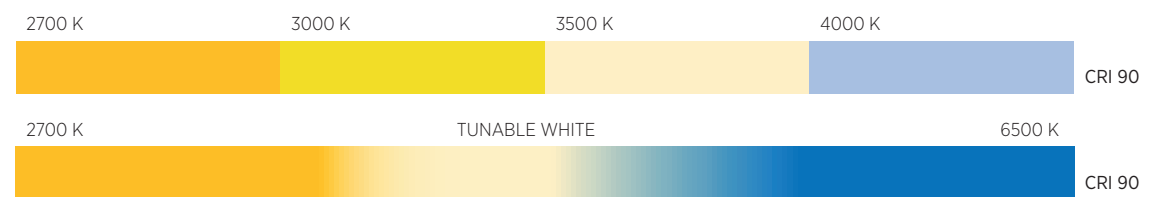

CENTRIQ OVERVIEW

2 SHAPES

LIGHT TECHNICAL OPTIONS

2 MOUNTING OPTIONS

5 OPTICS

LENS PACK

PERFORMANCE CENTRIQ IN

CEILING

PROFIL SYSTEM

IP INTERNAL PROTECTION

IP20

COLOR TEMPERATURE CCT

COLOR ADAPTER

RAL Classic or any other special color on request