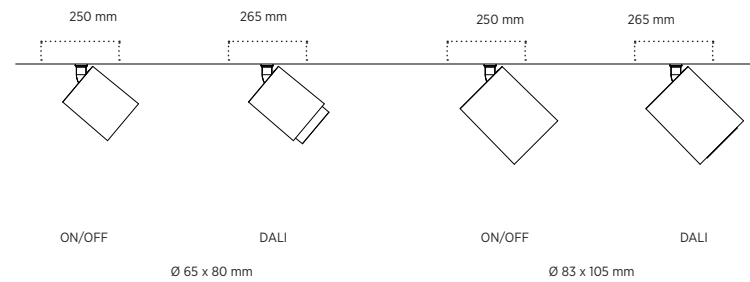

Ø 83 x 105 mm

POWER

9 - 37 WATT

IP INTERNATIONAL PROTECTION

IP20

INSTALLATION

COLOR TEMPERATURE CCT

BEAMWIDTH