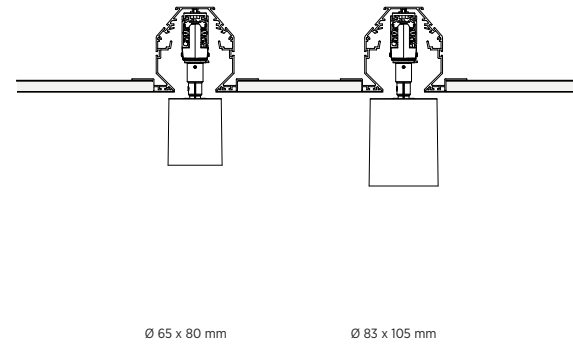

Ø 83 x 105 mm

POWER

9 - 37 WATT

IP INTERNATIONAL PROTECTION

IP20

INSTALLATION

COLOR TEMPERATURE CCT

BEAMWIDTH